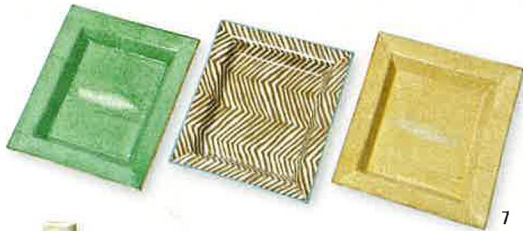

## Spring fling

Spruce up your space with a touch of color

4

5

6

9

7

8

10

11

12

1. Industrial surgical reflectors, call for pricing >> **Chad James Group** 2. Reclaimed wood cutting vases, call for pricing >> **Chad James Group** 3. Ting vases in green, \$10-\$50 >> **Julie Couch Interiors** 4. "The Lights Passage" by Thomas Monaghan, call for pricing >> **Gallery One** 5. Pipa cocktail table, \$2,775 >> **Julie Couch Interiors** 6. Linen Greek key pillows, call for pricing >> **The Belle Meade Shoppes** 7. Decorative tray in green, \$56.25; Decorative tray in zebra print, \$56.25; Decorative tray in yellow, \$56.25 >> **Julie Couch Interiors** 8. Acca Kappa fragrance, \$64 >> **Kore** 9. Apple blades pillow, \$137.50 >> **Julie Couch Interiors** 10. Buoy vases in white, \$17.50-\$35 >> **Julie Couch Interiors** 11. 1950s Willy Guhl handkerchief planter with antique knives, call for pricing >> **The Belle Meade Shoppes** 12. Zig zag pillow in turquoise, \$112.50 >> **Julie Couch Interiors**