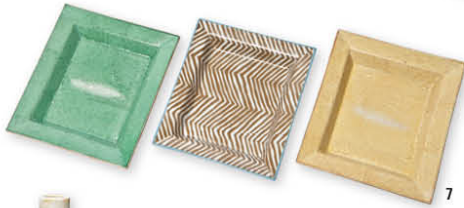

Spring fling

Spruce up your space with a touch of color

CHAD JAMES

Chad is the principal designer at Chad James Group. His simple focus brings "A new beginning in design" to clients looking for a detailed approach.